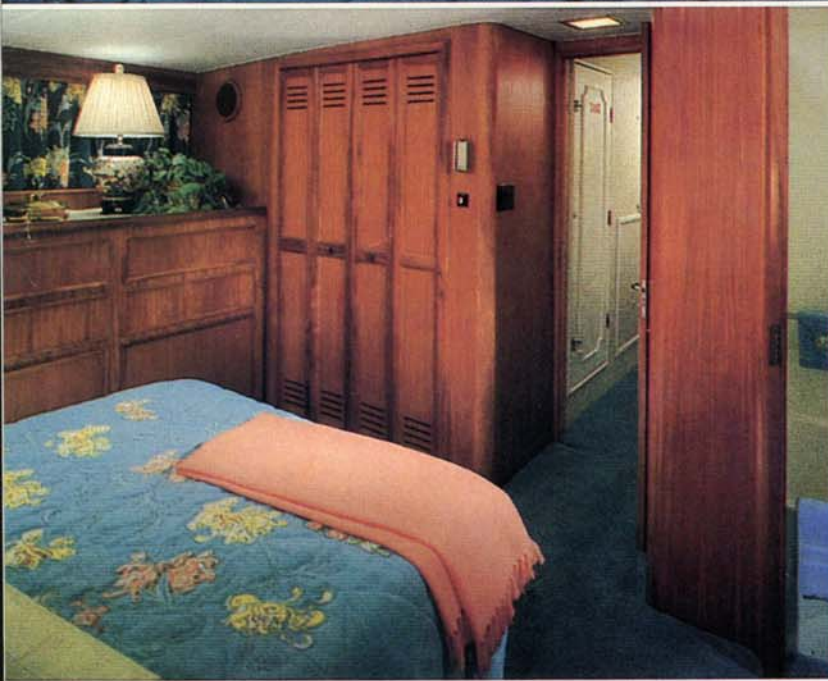

Everyone wants their moment in the sun. On the bridge deck of the 56 Motor Yacht, everyone can have it. At the same time as everyone else. It's that large. And that comfortable.

The control console on the flying bridge offers complete instrumentation and designed-in areas for mounting your selected electronics.

Dinette, thoughtfully placed adjacent to galley. Seats four adults in upholstered comfort. Provides hideaway storage areas, too.

Master Stateroom demonstrates beautifully the benefits of a broad beam—queen-sized accommodations, convenient vanity and generous storage space. A twin berth arrangement is optionally available.

Upper left:

Guest Stateroom features twin berths, with well-planned storage above and below.

Upper right:

Guest head has adjacent shower stall.

Lower left:

Bow stateroom over and under berths, roomy dresser.