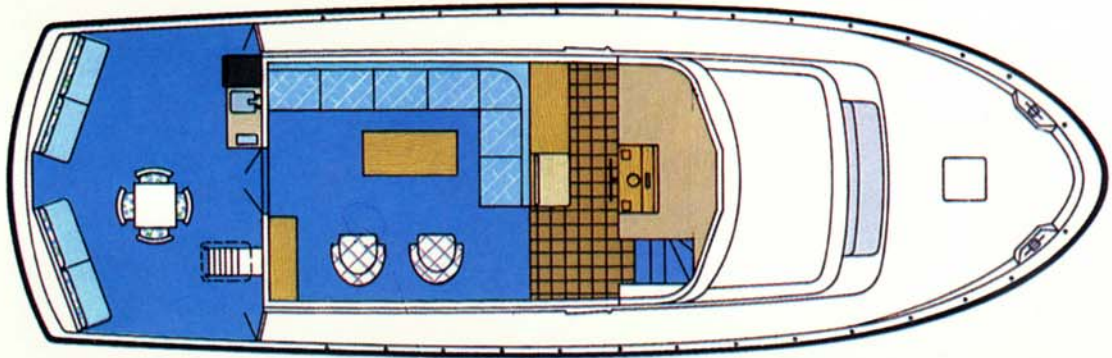

She's a great sea boat, the quintessence of naval architecture and craftsmanship, a classic-lined beauty.

Wet bar, automatic ice maker and storage area. Tucked out of the way on the aft deck, it's there when you want the convenience it affords.

Pilot house with cruising seat for two. Seat divides pilot house from salon.

Aft deck. Just open double doors to enter into salon for a spacious indoor/outdoor entertainment area.

Optional twin berth master stateroom arrangement available.

Perfect for cruising, entertaining, or living aboard. And she has more living room, more storage space, than you'd expect of a 56 footer. One reason for that is her 18' 2" beam. The other reason is our experience in building luxury motor yachts.

The salon, consequently, is more than large. It's comfortably, pleasantly spacious. With double doors to let you expand the space to include the aft deck area.

This aft deck is protected by hardtop and ventilating side windows. It can also be fully enclosed, at your option. Here also is the conveniently located ladder up to the flying bridge and bridge deck.