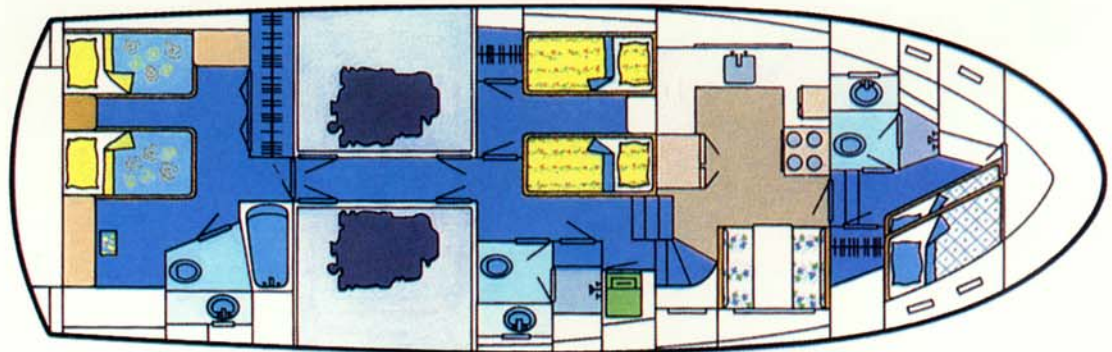

She's a great sea boat, the quintessence of naval architecture and craftsmanship, a classic-lined beauty.

Wet bar, automatic ice maker and storage area. Tucked out of the way on the aft deck, it's there when you want the convenience it affords.

Pilot house with cruising seat for two. Seat divides pilot house from salon.

Aft deck. Just open double doors to enter into salon for a spacious indoor/outdoor entertainment area.

Optional twin berth master stateroom arrangement available.

Perfect for cruising, entertaining, or living aboard. And she has more living room, more storage space, than you'd expect of a 56 footer. One reason for that is her 18' 2" beam. The other reason is our experience in building luxury motor yachts.

Upper left:

Guest Stateroom features twin berths, with well-planned storage above and below.

Upper right:

Guest head has adjacent shower stall.

Lower left:

Bow stateroom over and under berths, roomy dresser.