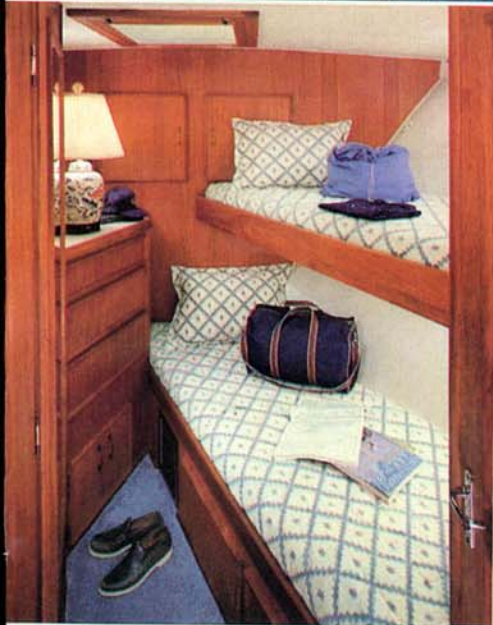

No one can treat you to the luxuries of a home on the water the way Hatteras can. Knowing design and tasteful execution are reflected throughout the entire lower level. The richness of handfitted and handfinished wood creates a natural background for your selection of carpeting, draperies and accessories. Our thoroughly experienced Yacht Fashion staff will be pleased to assist you from their

studio of specially selected collections.

There's so much to be seen in this classic-lined beauty that only a personal walk-through tour will do it justice.

Your Hatteras Dealer will be happy to arrange such a tour for you. And when he does, we believe you will find your boating horizon expanding—right into the spacious Hatteras 56.

Upper left:

Guest Stateroom features twin berths, with well-planned storage above and below.

Upper right:

Guest head has adjacent shower stall.

Lower left:

Bow stateroom over and under berths, roomy dresser.

Lower center:

Bow head is bright, roomy and has its own stall shower.

Lower right:

Space created by the 56's broad beam was utilized in thoughtful ways—such as making room for this substantial linen locker. Forward of linen locker is a hanging locker which can accept an optional washer/dryer.